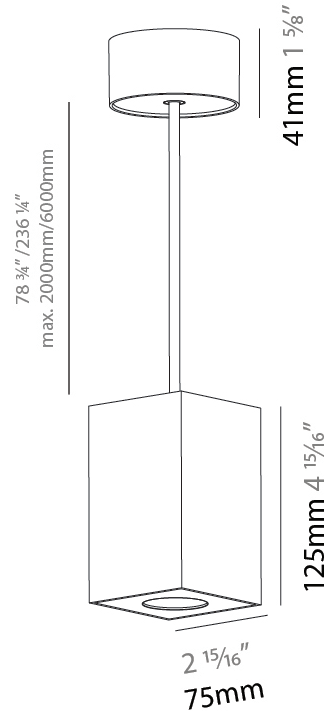

GENERAL

Series: Oiko Pro Round
Brand: Prolicht
Division: Architectural
Mounting Type: Suspension
Mounting Location: Ceiling
Subcategory: Pendant

PHYSICAL

Shape: Square
Length (mm): 75
Length (in): 2 ¹⁵/₁₆
Width (mm): 75
Width (in): 2 ¹⁵/₁₆
Height (mm): 125
Height (in): 4 ¹⁵/₁₆
Light Distribution: Direct
Weight (kg): 0.81
Fixture Finish: SSR / BKV / CWI / CRY / HAB / UFT / ITA / RUA / FTG / MYG / LOD / PUS / FRO / FUP / KIA / POP / BLS / SPG / MEY / GOH / GUM / CHC / COM / ABZ / JAG / OBR / MOS / ROR
Fixture Material: Metal
Cable Details: 2,000mm / 6,000mm Cable - Options : Transparent, Black, White, Red, Orange

ELECTRICAL

Lamp Type: LED (Zhaga Standard)
Input Wattage (W): 13.7
Dimming: Tri-Mode (Non-Dimming and Phase Dimming (120Vac only) and 0-10V Dimming)
Driver Included: No
Driver Location: Remote
Driver Type: Constant Current - Universal
Driver Class: Class 2
Input Voltage (V): 120 - 277
Constant Current (MA): 350

LED

Color Temperature (°K): 2700 / 3000 / 3500 / 4000
Max. Delivered Lumen (lm): 954 / 1028 / 1088 / 1091
Nominal Lumen (lm): 1246 / 1342 / 1396 / 1424
CRI: >90 CRI
Lamp Life (hrs): 50000

OPTICAL

Reflector°: 14
Adjustability: Fixed

RATINGS AND CERTIFICATIONS

Certified By: Certified for North American Standards
IP rating: IP20